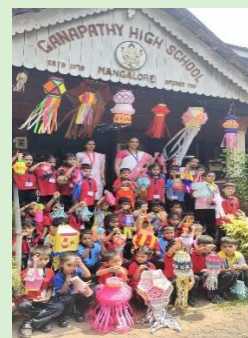

Avail 80 G exemption Eligible under CSR

For account details contact Donor Facilitation Cell at scm.donor.cell@gmail.com